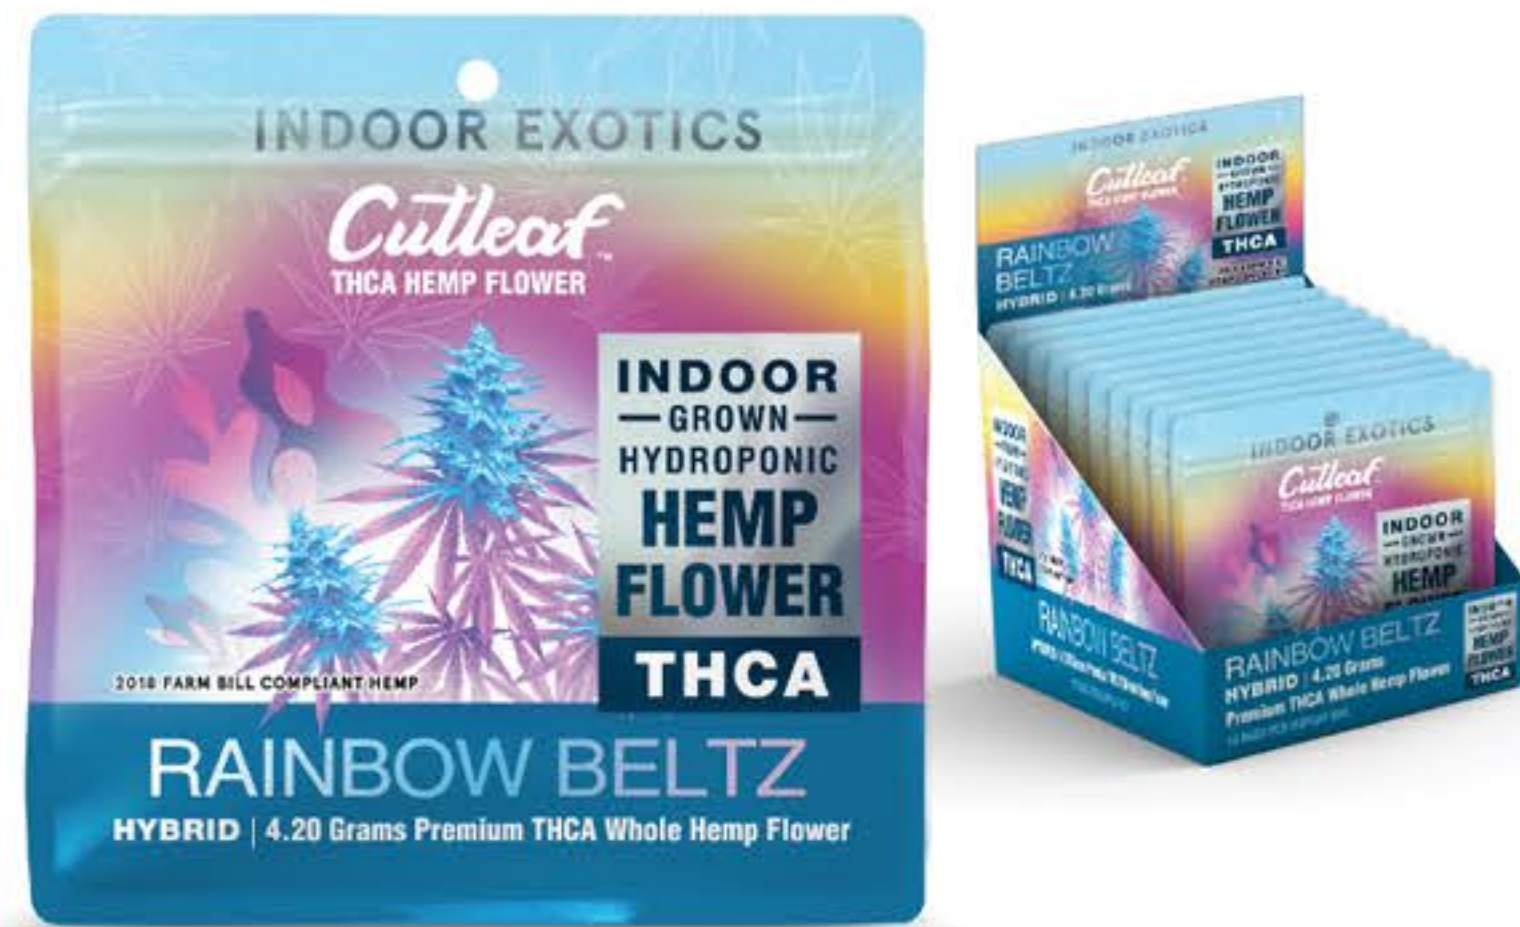

SINGLE POUCH

8 50046 82050 2

10CT DISPLAY

10850046820509

120CT MASTER CASE

20850046820506

Tropical Cookies