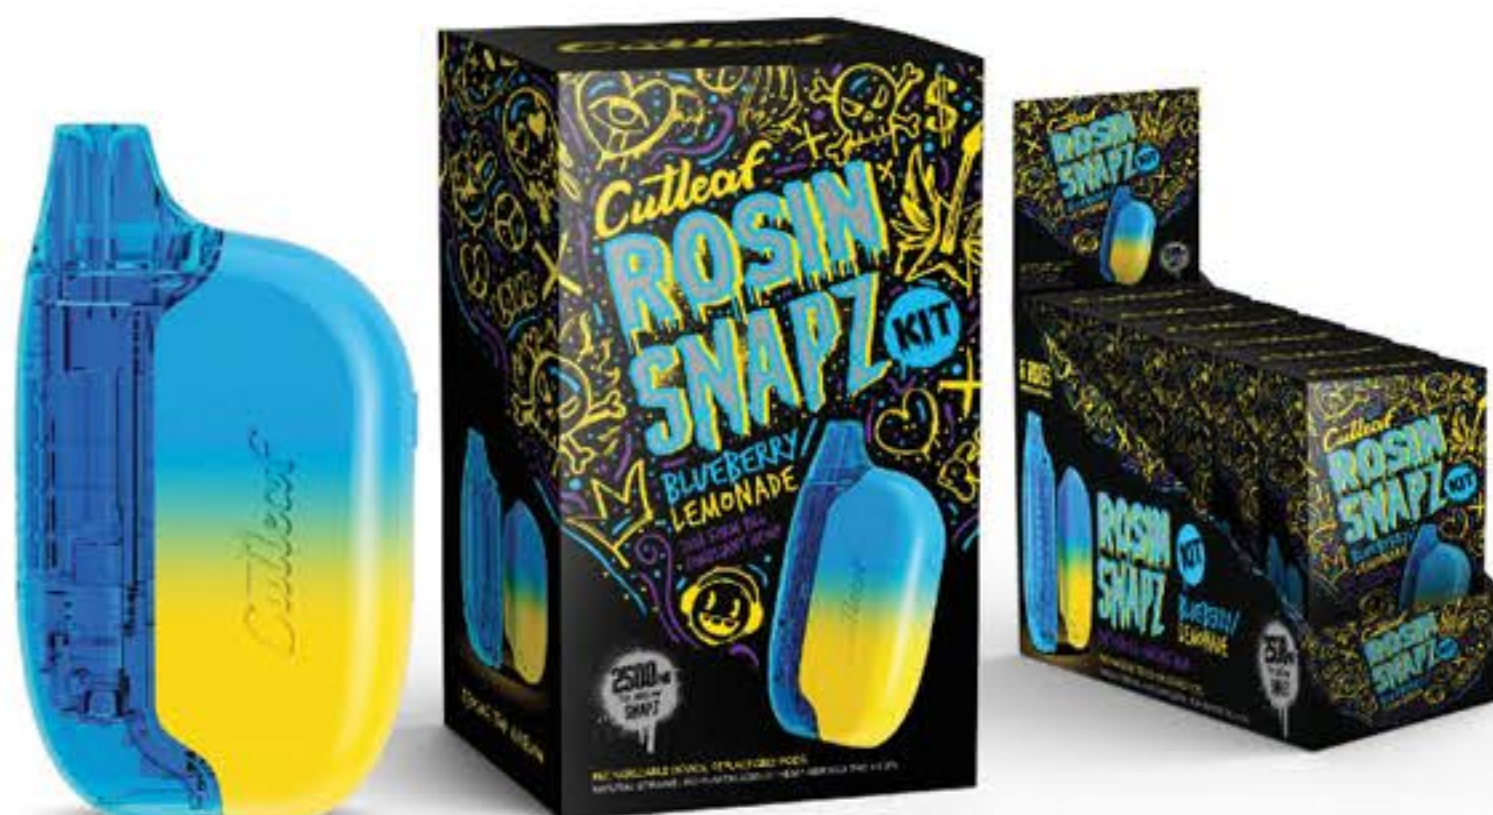

Elevate your CBD experience with the innovative and versatile Snapz by Cutleaf – the perfect choice for modern CBD enthusiasts.

Cutleaf™

# ROSIN SNAPZ KIT

**BUY 5 GET 1  
FREE!**

WHOLESALE PRICE \$20.00

**\$16.67** AFTER DEAL  
\$39.99 MSRP

**2500MG**  
ROSIN SNAPZ

Includes ALL  
Active Hemp-Derived  
Cannabinoids With  
**< 0.3% THC**

## Blueberry/ Lemonade

SINGLE BOX

6CT DISPLAY

72CT MASTER CASE