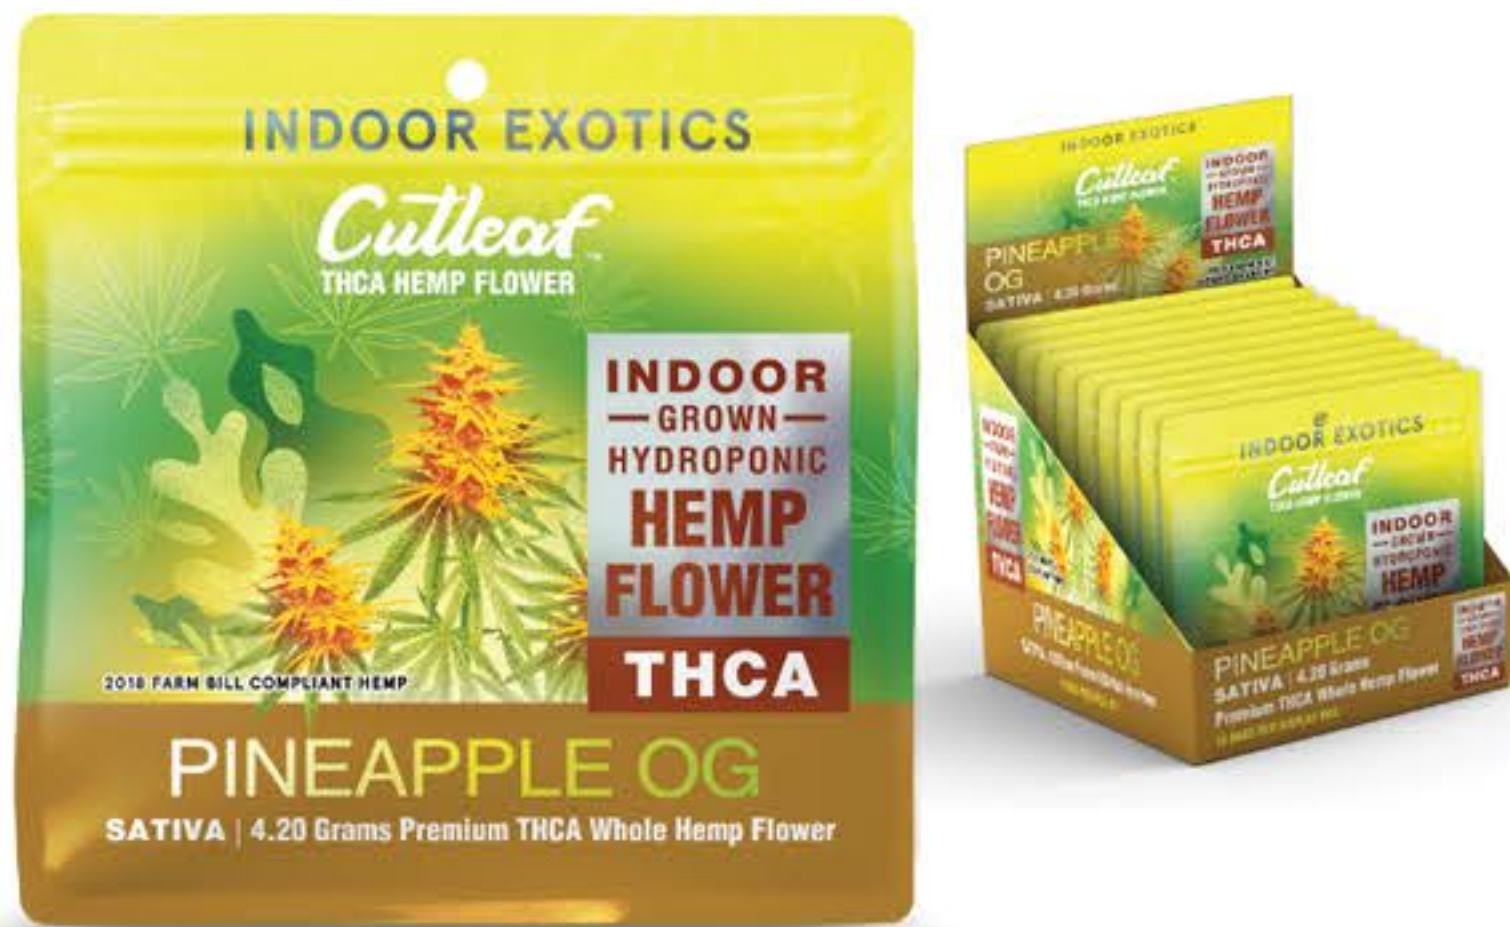

## PREMIUM THCA HEMP FLOWER

**BUY 6 GET 3  
FREE!**

WHOLESALE PRICE \$17.50

**\$11.67** AFTER  
DEAL

\$34.99 MSRP

Includes ALL Active Hemp-Derived Cannabinoids With  
**< 0.3% THC**

### Pineapple OG

**SINGLE POUCH**

8 50046 82049 6

**10CT DISPLAY**

10850046820493

**120CT MASTER CASE**

20850046820490