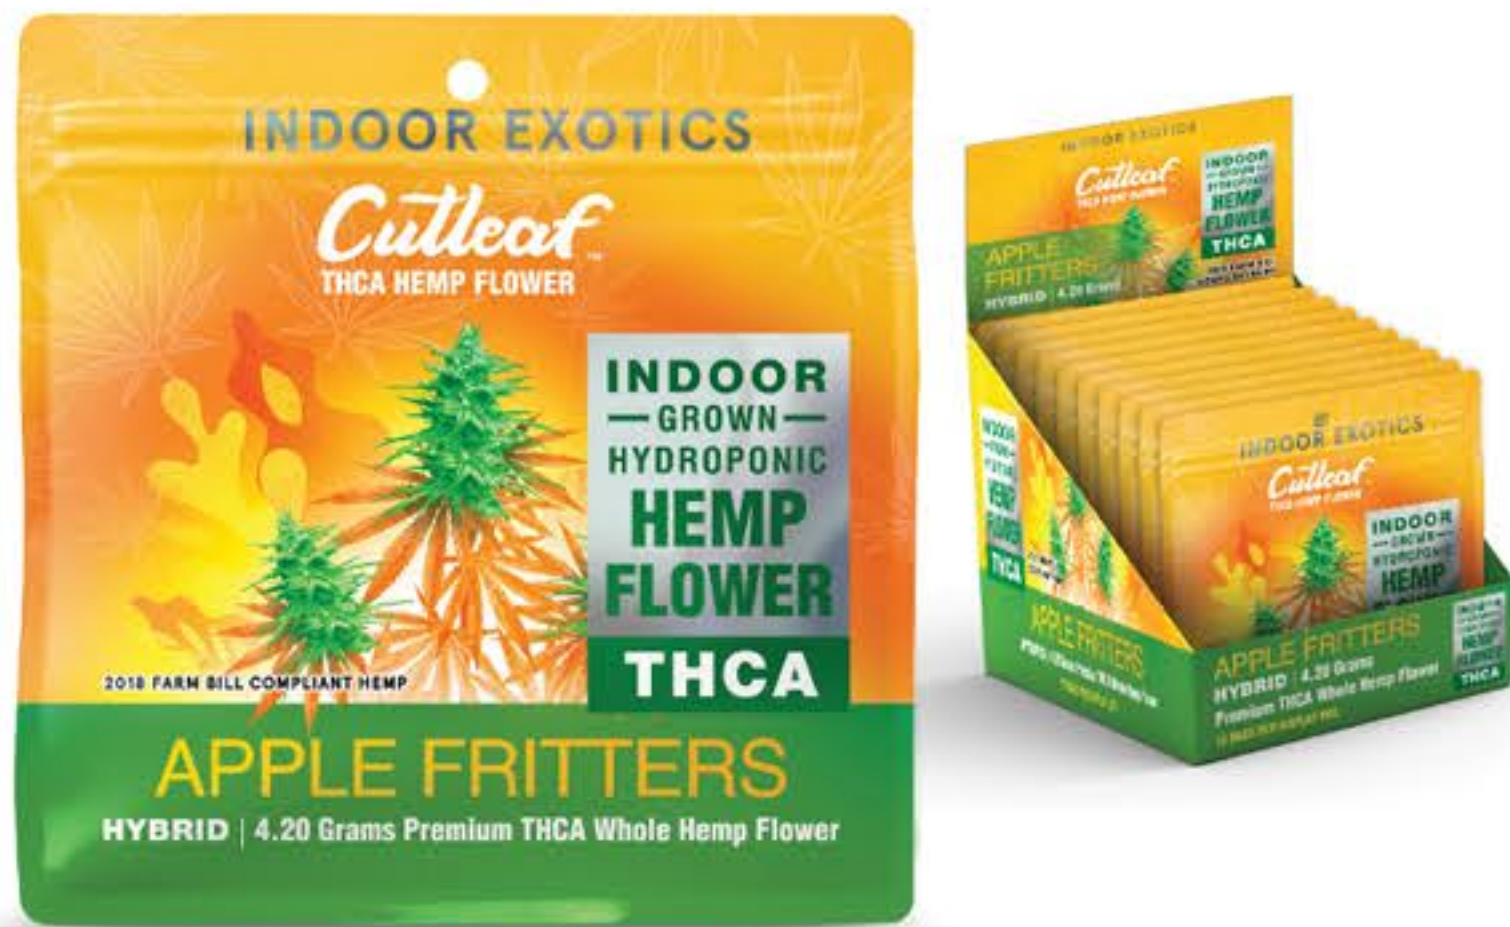

Apple Fritters

SINGLE POUCH

8 50046 82032 8

10CT DISPLAY

10850046820325

120CT MASTER CASE

20850046820322