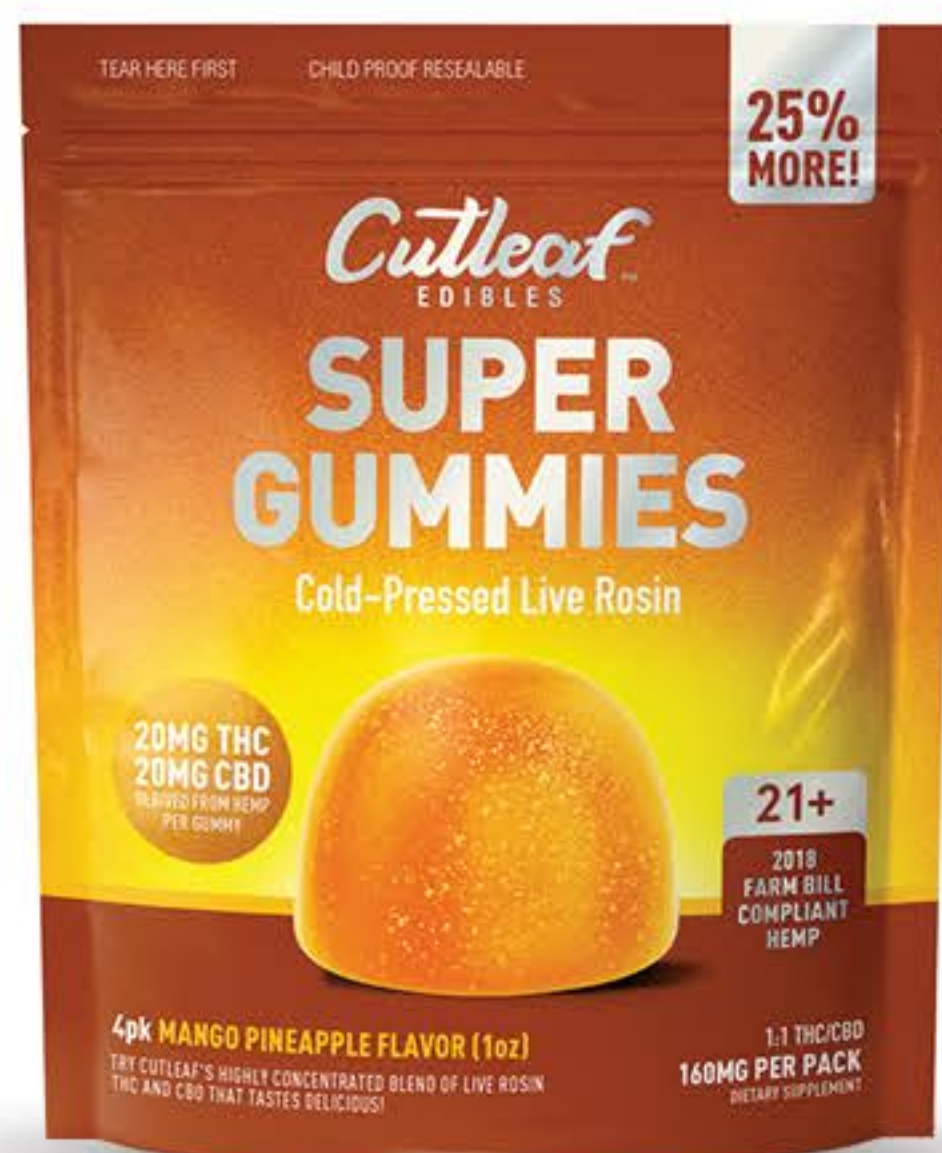

MANGO PINEAPPLE