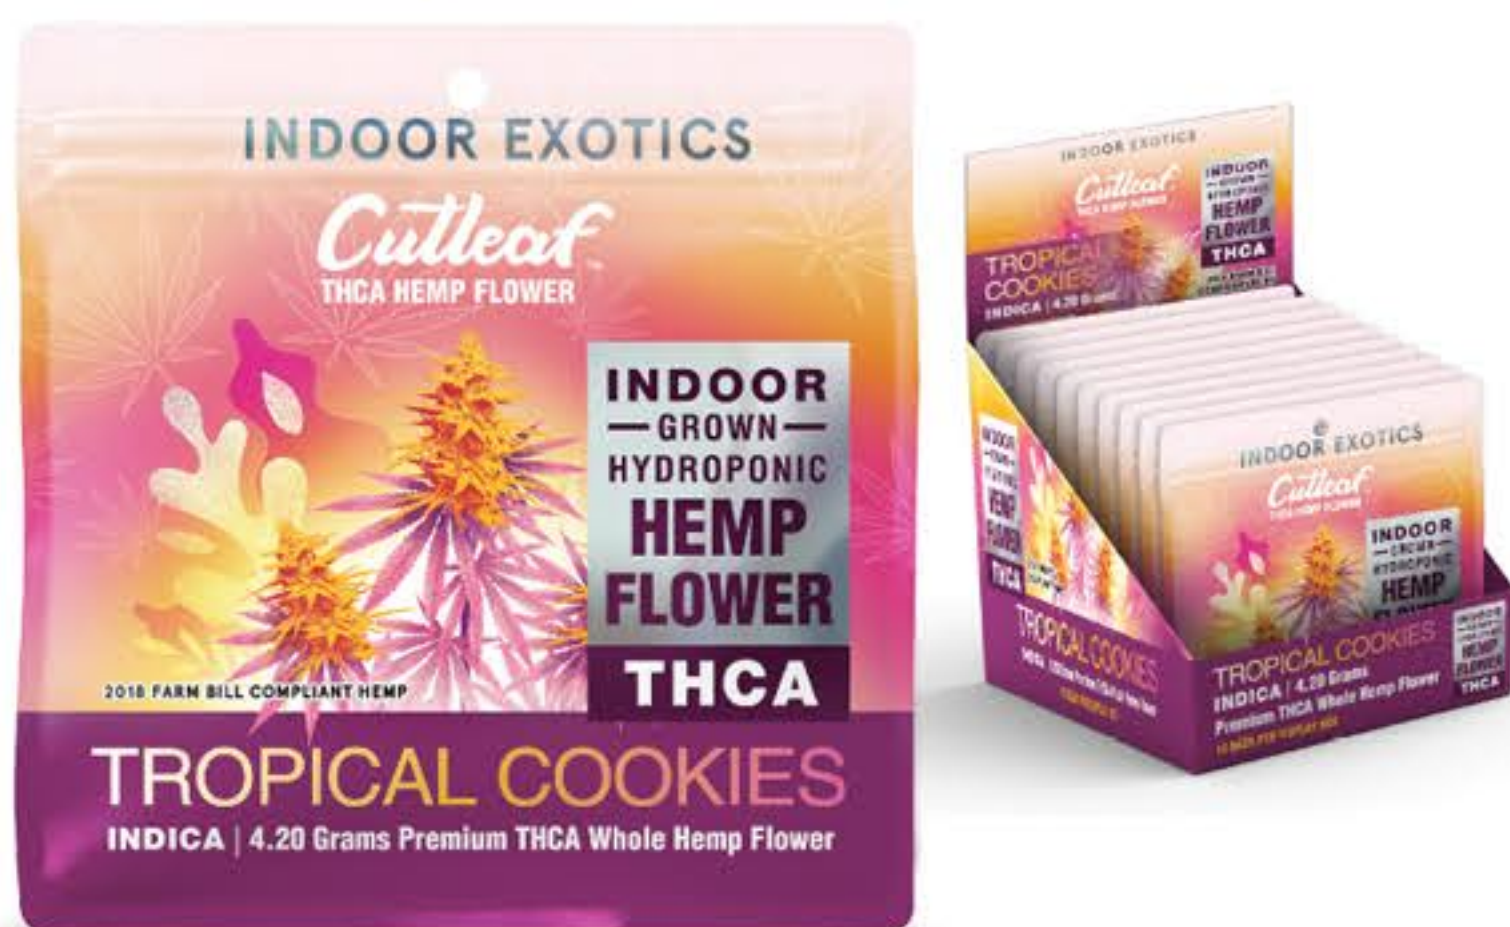

SINGLE POUCH

8 50046 82051 9

10CT DISPLAY

10850046820516

120CT MASTER CASE

20850046820513

Zkittlez Cake