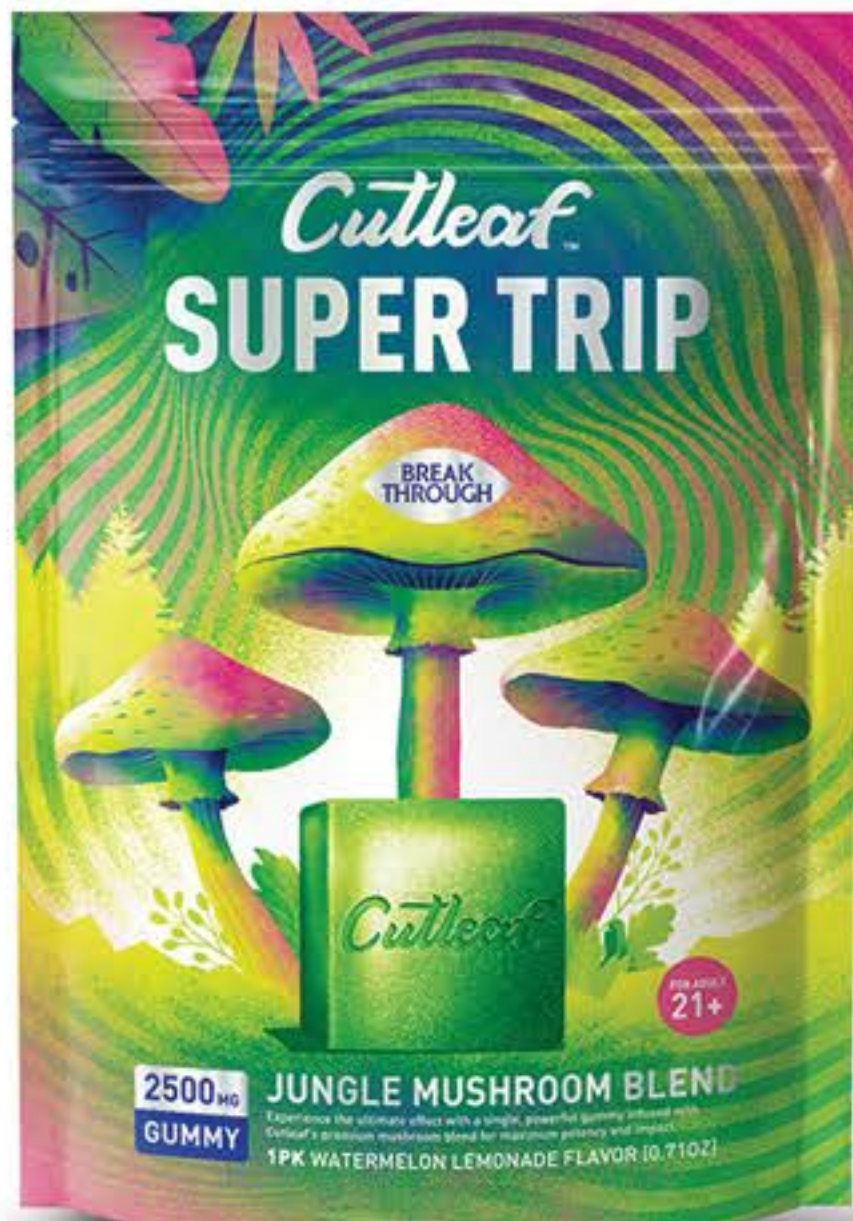

# SUPER TRIP

JUNGLE MUSHROOM BLEND

**BUY 5 GET 1  
FREE!**

WHOLESALE PRICE \$6.00

**\$5.00** AFTER  
DEAL  
\$11.99 MSRP

**BREAK  
THROUGH**

**2500MG  
GUMMY**

WATERMELON  
LEMONADE