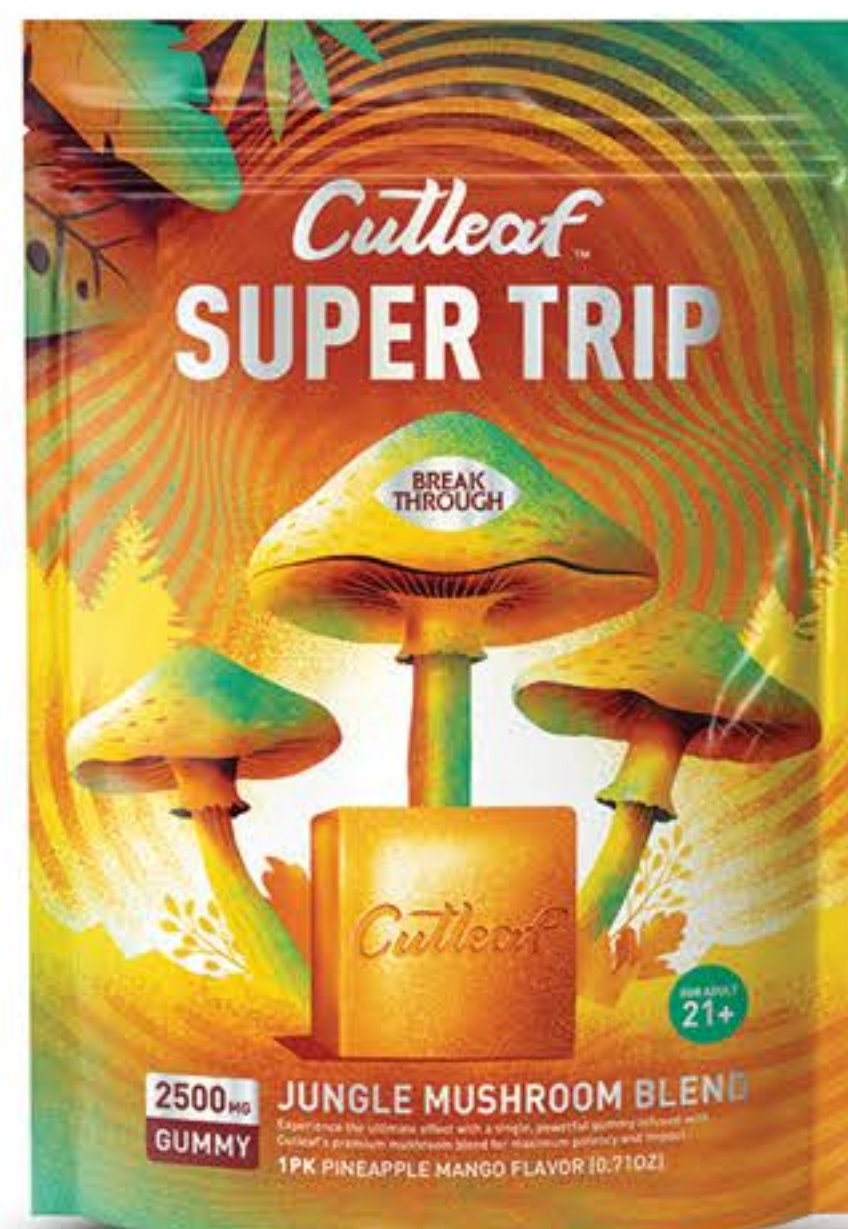

PINEAPPLE
MANGO