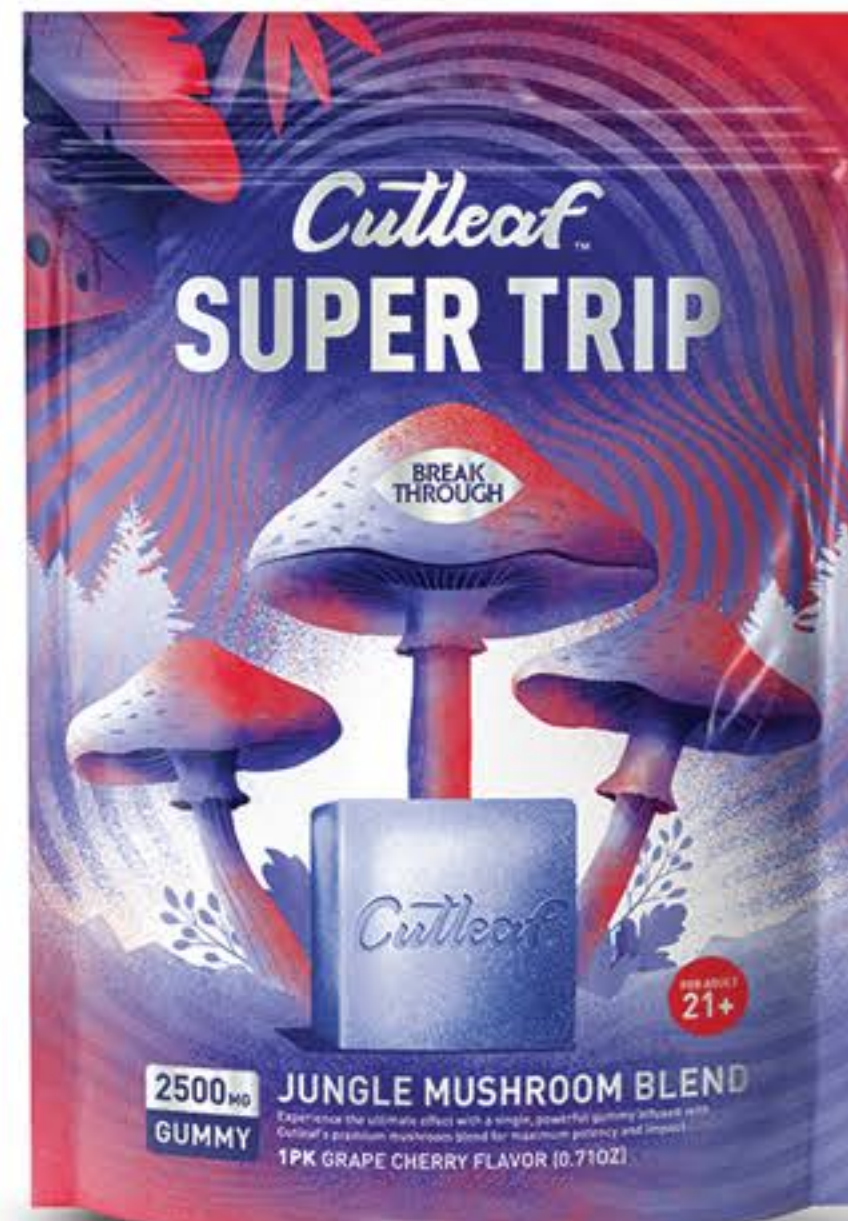

GRAPE
CHERRY